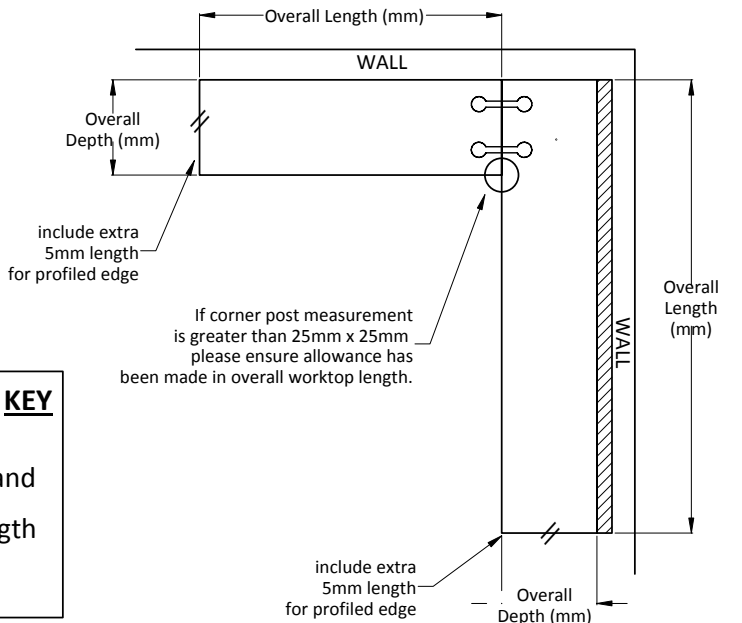

montrose

∅	Tap Hole - As detailed on Page 1	KEY
∕	Profiled End	
□	Square End	Coved Upstand
	Butt & Scribed Joint	* Overall length
		WALL