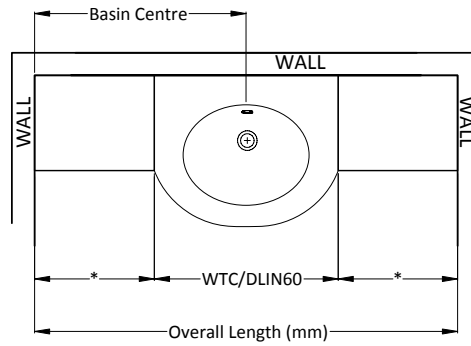

montrose

∅	Tap Hole - As detailed on Page 1	KEY
∕	Profiled End	
□	Square End	Coved Upstand
	Butt & Scribed Joint	* Overall length
		WALL