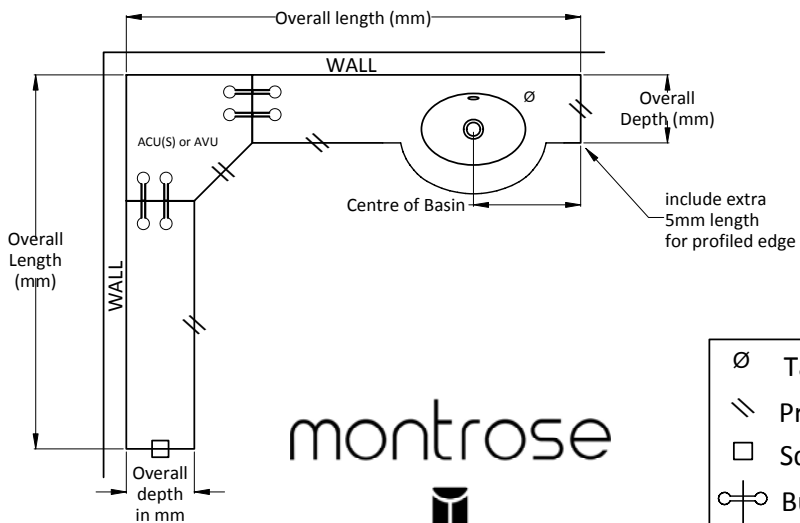

montrose

∅	Tap Hole - As detailed on Page 1	KEY
∕	Profiled End	
□	Square End	Coved Upstand
	Butt & Scribed Joint	* Overall length
		WALL