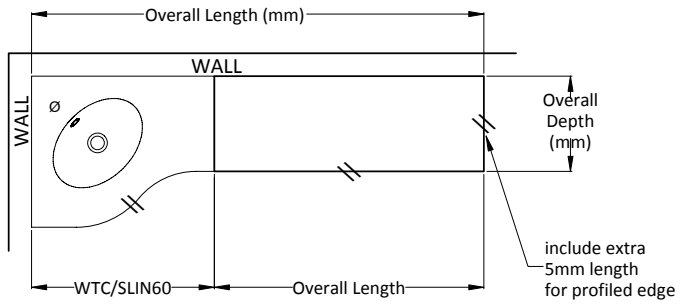

montrose

∅	Tap Hole - As detailed on Page 1	KEY
∕	Profiled End	
□	Square End	Coved Upstand
	Butt & Scribed Joint	* Overall length
		WALL