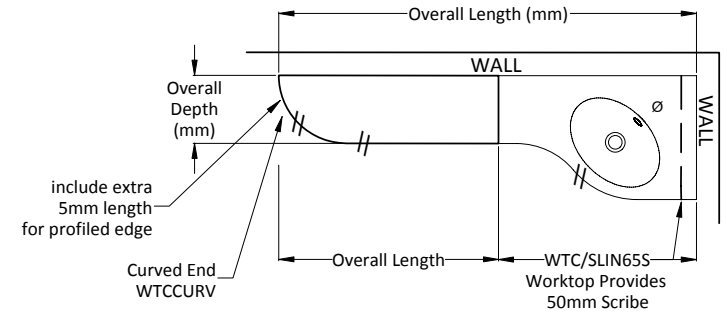

montrose

∅	Tap Hole - As detailed on Page 1	KEY
∕	Profiled End	
□	Square End	Coved Upstand
	Butt & Scribed Joint	* Overall length
		WALL