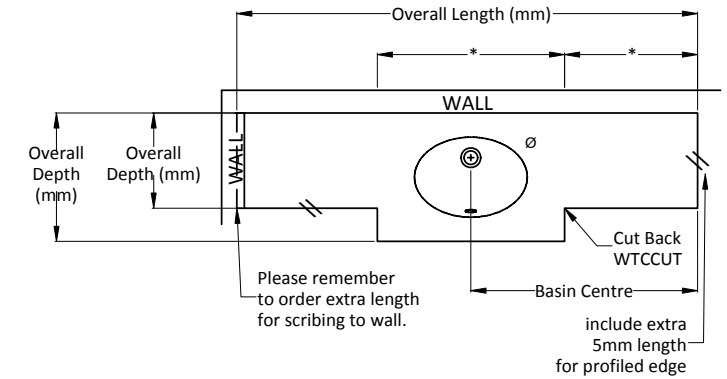

montrose

∅	Tap Hole - As detailed on Page 1	KEY
∕	Profiled End	
□	Square End	Coved Upstand
	Butt & Scribed Joint	* Overall length
		WALL