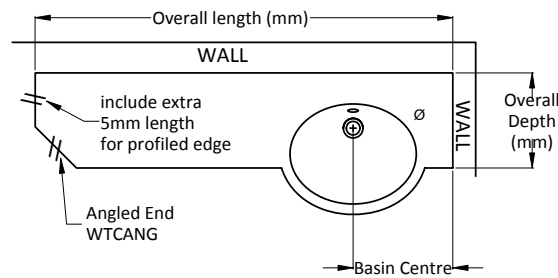

montrose

∅	Tap Hole - As detailed on Page 1	KEY
∕	Profiled End	
□	Square End	Coved Upstand
	Butt & Scribed Joint	* Overall length
		WALL