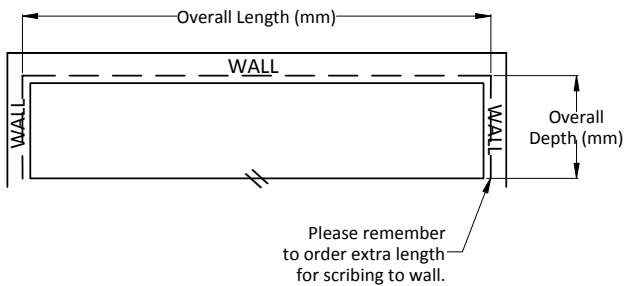

montrose

∅	Tap Hole - As detailed on Page 1	KEY
∕	Profiled End	
□	Square End	Coved Upstand
	Butt & Scribed Joint	* Overall length
		WALL